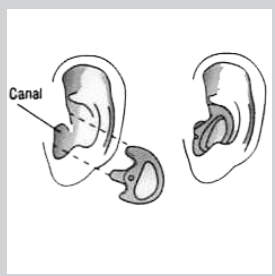

The VT602 comes with 2 Flexible Ear Inserts. The open frame design still allows the user to hear ambient noise, they fit without pressure entirely in the outer auditory canal. They are very comfortable even after many hours, are hygienic and can be cleaned very easily.

Colors: beige

Application area: Camera operator

The Voice Technologies VT602 comes in the stable VTO Box with the following accessories:

	Ear Beige
	Flexible Ear Insert
	AC400
	VTO Box

Specifications:	
Element:	Subminiature Magnetic Receiver
Frequency Range:	200Hz - 8kHz
Sensitivity:	104dB ±3dB
Impedance:	500 Ohm
Colors:	beige
Cable:	Length 1.2m Ø 1.5mm
Connector:	3.5mm Stereo Connector
Weight:	15 g (0.53 oz)

Wiring configuration (3-wire):	
Green:	Ground (both earphones)
Red:	right channel Audio
Copper:	left channel Audio

#### Flexible Ear Insert (S/M/L/XL)

Suggested to anyone wearing an earpiece for more than 1 hour

- Stays in place even with aggressive head movement
- Comfortable and can be worn for extended periods of time without discomfort
- Speech and sounds are transmitted clearly
- Completely covert with sound only going to your ear